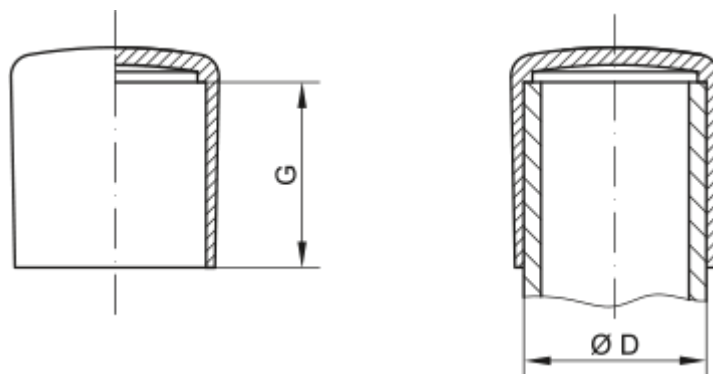

Data Sheet

Article number: 59GPN280ER24

Description: KLEE Cap for pipes GPN 280 - (Pipe size 24)

Measures

D = 24

G = 22.7